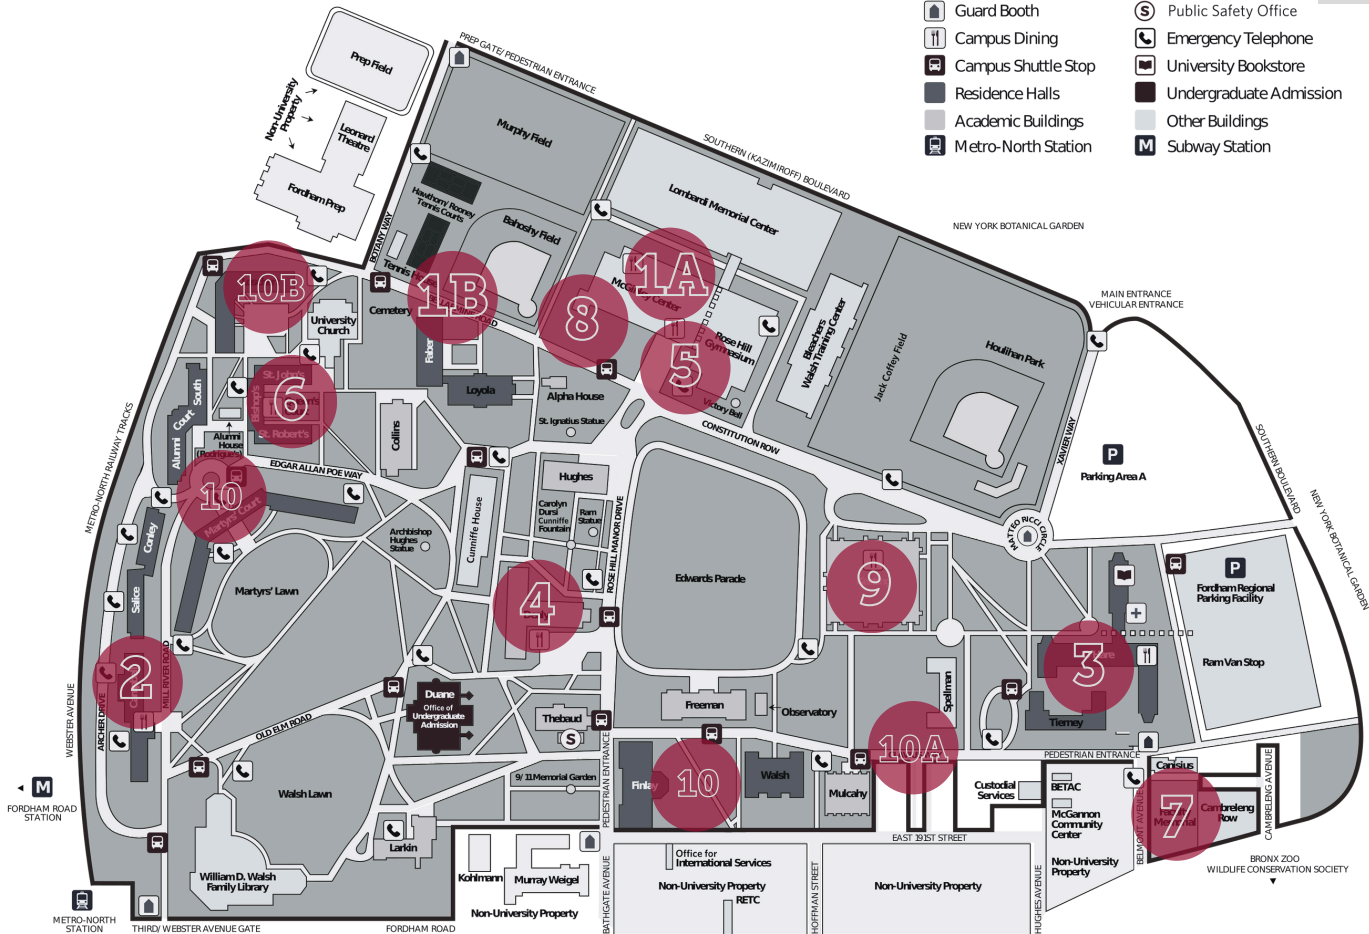

CAMPUS DINING MAP

- P** Parking
- G** Guard Booth
- C** Campus Dining
- S** Campus Shuttle Stop
- R** Residence Halls
- A** Academic Buildings
- M** Metro-North Station
- H** Health Center
- S** Public Safety Office
- E** Emergency Telephone
- U** University Bookstore
- U** Undergraduate Admission
- O** Other Buildings
- M** Subway Station

1A

DINING HALL 1 SECOND FLOOR MCSHANE DINING HUB

- Piazza**
Specialty Pizza Pie Options
- Ignition**
Assorted Pasta Options
- Under The Hood Grill**
Breakfast selections, Chicken, Burgers, Hotdogs, Fries (Vegetarian options included)
- Root**
Vegan and Vegetarian Dedicated
- Global Exchange**
Rotating International Cuisine
- True Balance**
Top 9 Allergen Friendly
- Greens & Grains**
Salad & Grain Bowls, Dressings
- Snacks & Sides**
Cereal, Yogurt, Toppings, Fruit
- Waffle Bar & Drinks**
Waffles, Beverages
- Confectionery Bakery**
Sweet Loren's Cookies, Desserts, Ice Cream

LINCOLN CENTER CAMPUS DINING MAP

1

COMMUNITY DINING HALL

Location: Outside of McKeon Hall

True Balance
Top 9 Allergen
Friendly Station

Sweet Pickles
Made-To-Order Deli
Sandwiches

Under the Hood
Made-To-Order Grill
Items

Starbucks
Drip Coffee

Other
Grab & Go Items

7

CRONIN CAFE

Location: 6th Floor Law School Library

La Colombe
Coffee, Tea, Canned
Lattes, Pastries

Where can I use my MEAL EXCHANGE on Campus?

RAM CAFE